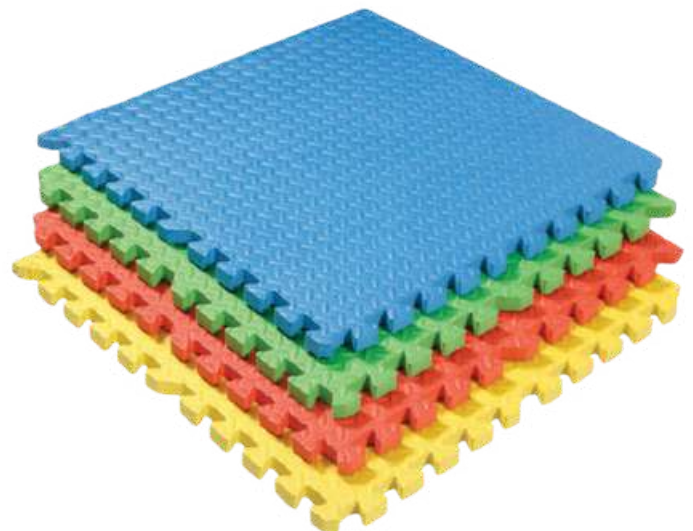

KS O319
20mmEVA Floor Mat
(4pcs/set) - OGYB
SINGLE TILE SIZE: 2ft x 2ft x 20 mm
TOTAL AREA COVERED : 16 sq.ft.