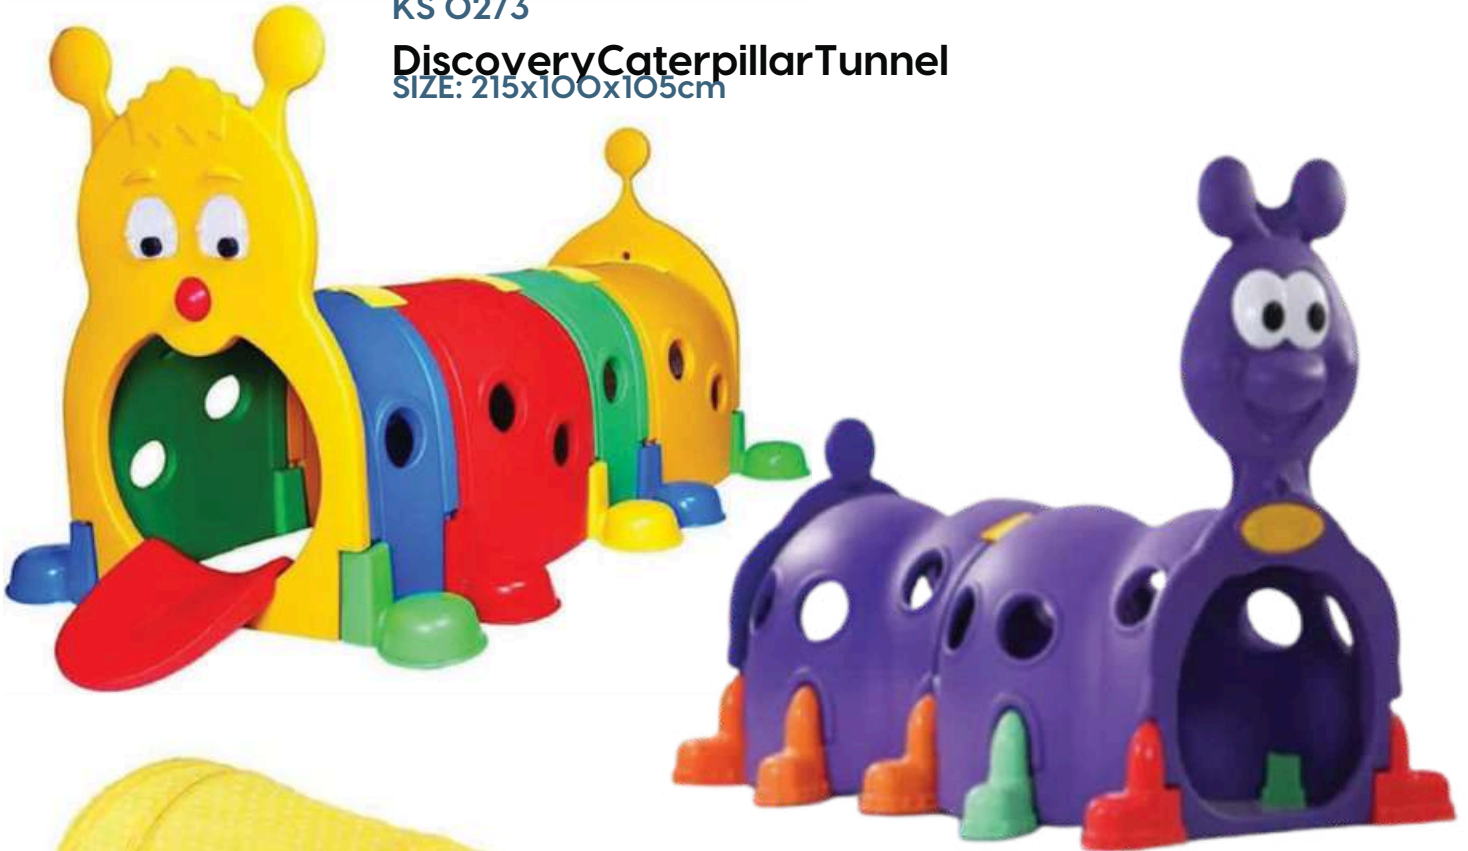

Funny Slide

SIZE: 217x87.5x118.2 cm

Water Slide

TUNNEL

KS O273

Discovery Caterpillar Tunnel
SIZE: 215x100x105cm

KS O272

Purple Caterpillar Tunnel
SIZE: 150x97x120 cm