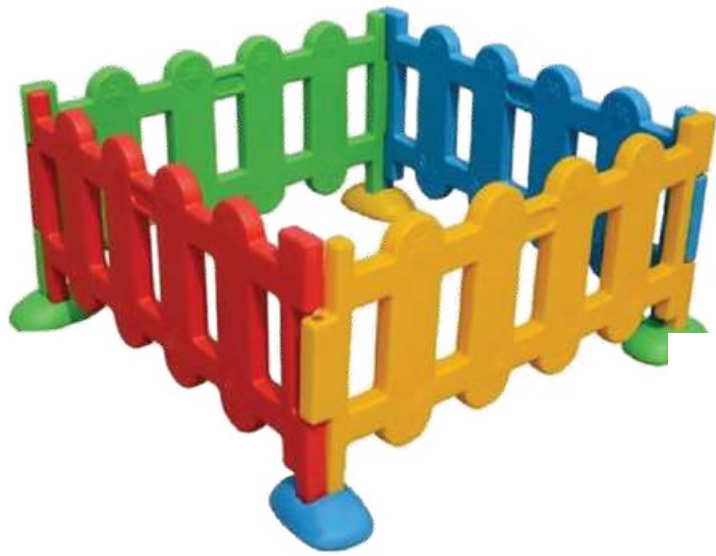

KS O291
Jumbo Blocks (50 pcs/set)
Block Size: 19x9.5x9.5 cm

KS O292
Jumbo Blocks (16pcs/set)
Block Size: 19x9.5x9.5 cm

KS O293
Jumbo Blocks (32 pcs/set)
Block Size: 19x9.5x9.5 cms

BALL POOL AND FENCE

KS O301

Balls - 70 mm (200/ bag)

KS O302

Balls - 80 mm (150/ bag)

KS O303

Balls - 70 mm (3000 pcs)

KS O304

Balls - 80 mm (3000 pcs)

KS O306
BearBall Pool (5pcs/set)
SIZE : 128X128X78cm

KS O305
Hexagon Mesh Ball Pool
(6pcs/set)
SIZE - SinglePc : 80X60X2.5cm

KS O312
RoundPlay Pen
SIZE : 160X160X70cm

KS O310

PlayJunction - Short (4 pcs/set)

1PCSIZE : 105x55cm

KS O311

PlayJunction - High (4 pcs/set)