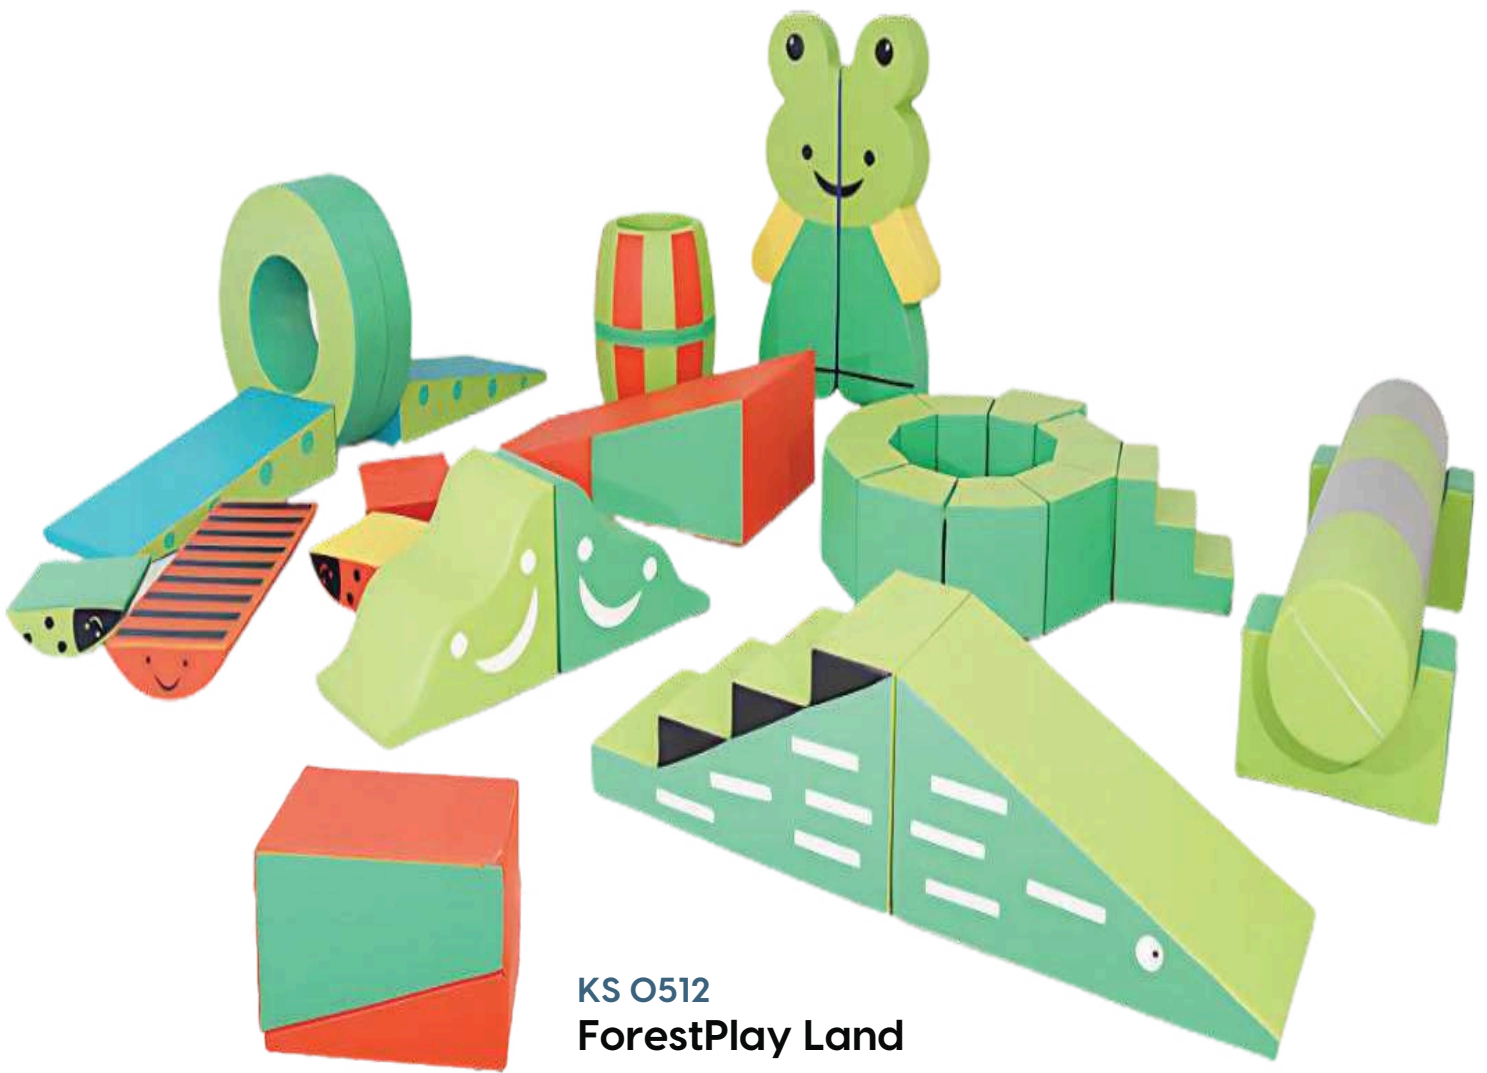

KS O501
Horizontal Swing
 SIZE: 85x28 cm

KS O502
Vertical Swing
 SIZE: 73x56 cm

KS O503
Straight Roller
 SIZE: 70x60 cm

KS O507

Corner Soft Play

SIZE: 130x120x70 cm

KS O505
Crocodile Slide

SIZE SLIDE: 126x45x46 cm
 BOX: 59x45x50 cm

KS O506
Giraffe Jump box
 SIZE: 76x69x60 cm

KS O512
ForestPlay Land

KS O511
Classic Jump box

Green - 90 x 75 x 15 cm
 Blue - 90 x 75 x 30 cm
 Red - 90 x 75 x 45 cm
 Black - 90 x 75 x 60 cm

ADMIN FURNITURE