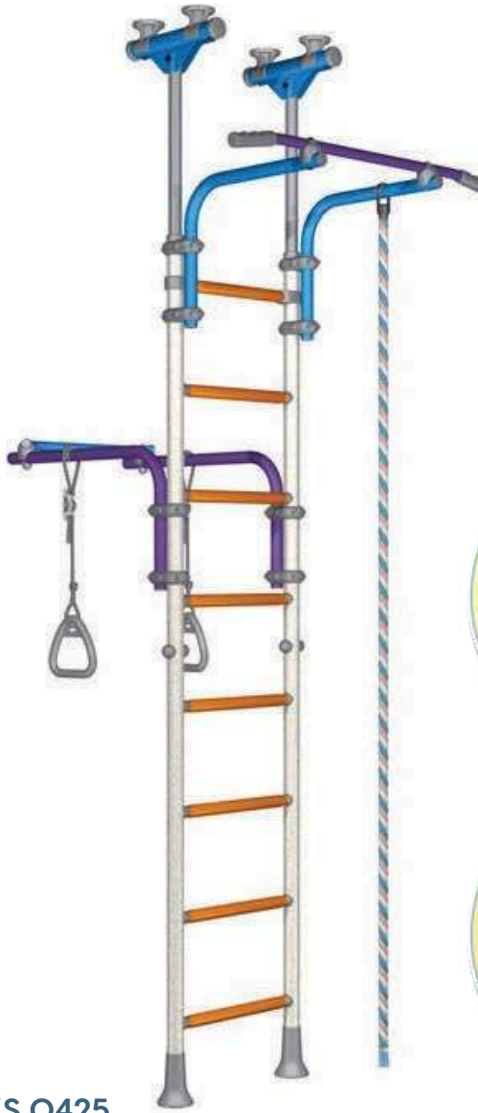

KS O424
Hopscotch Ring Set

KS O409
Balance Stepping Stones

KS O421
Agility Hurdle

KS O425

Fitness Station - Transformerz
 SIZE: 70x97x220 cm

KS O426

Fitness Station - Family
 SIZE: 84x86x227 cm

KS O427

Fitness Station - Babybarz
 SIZE: 120x99x115cm

KS O451

6mm EVA Yoga Mat - Single Color

SIZE: 173x61 cm

COLORS:

KS O452

6mm EVA Yoga Mat - Double Color

SIZE: 173x61 cm